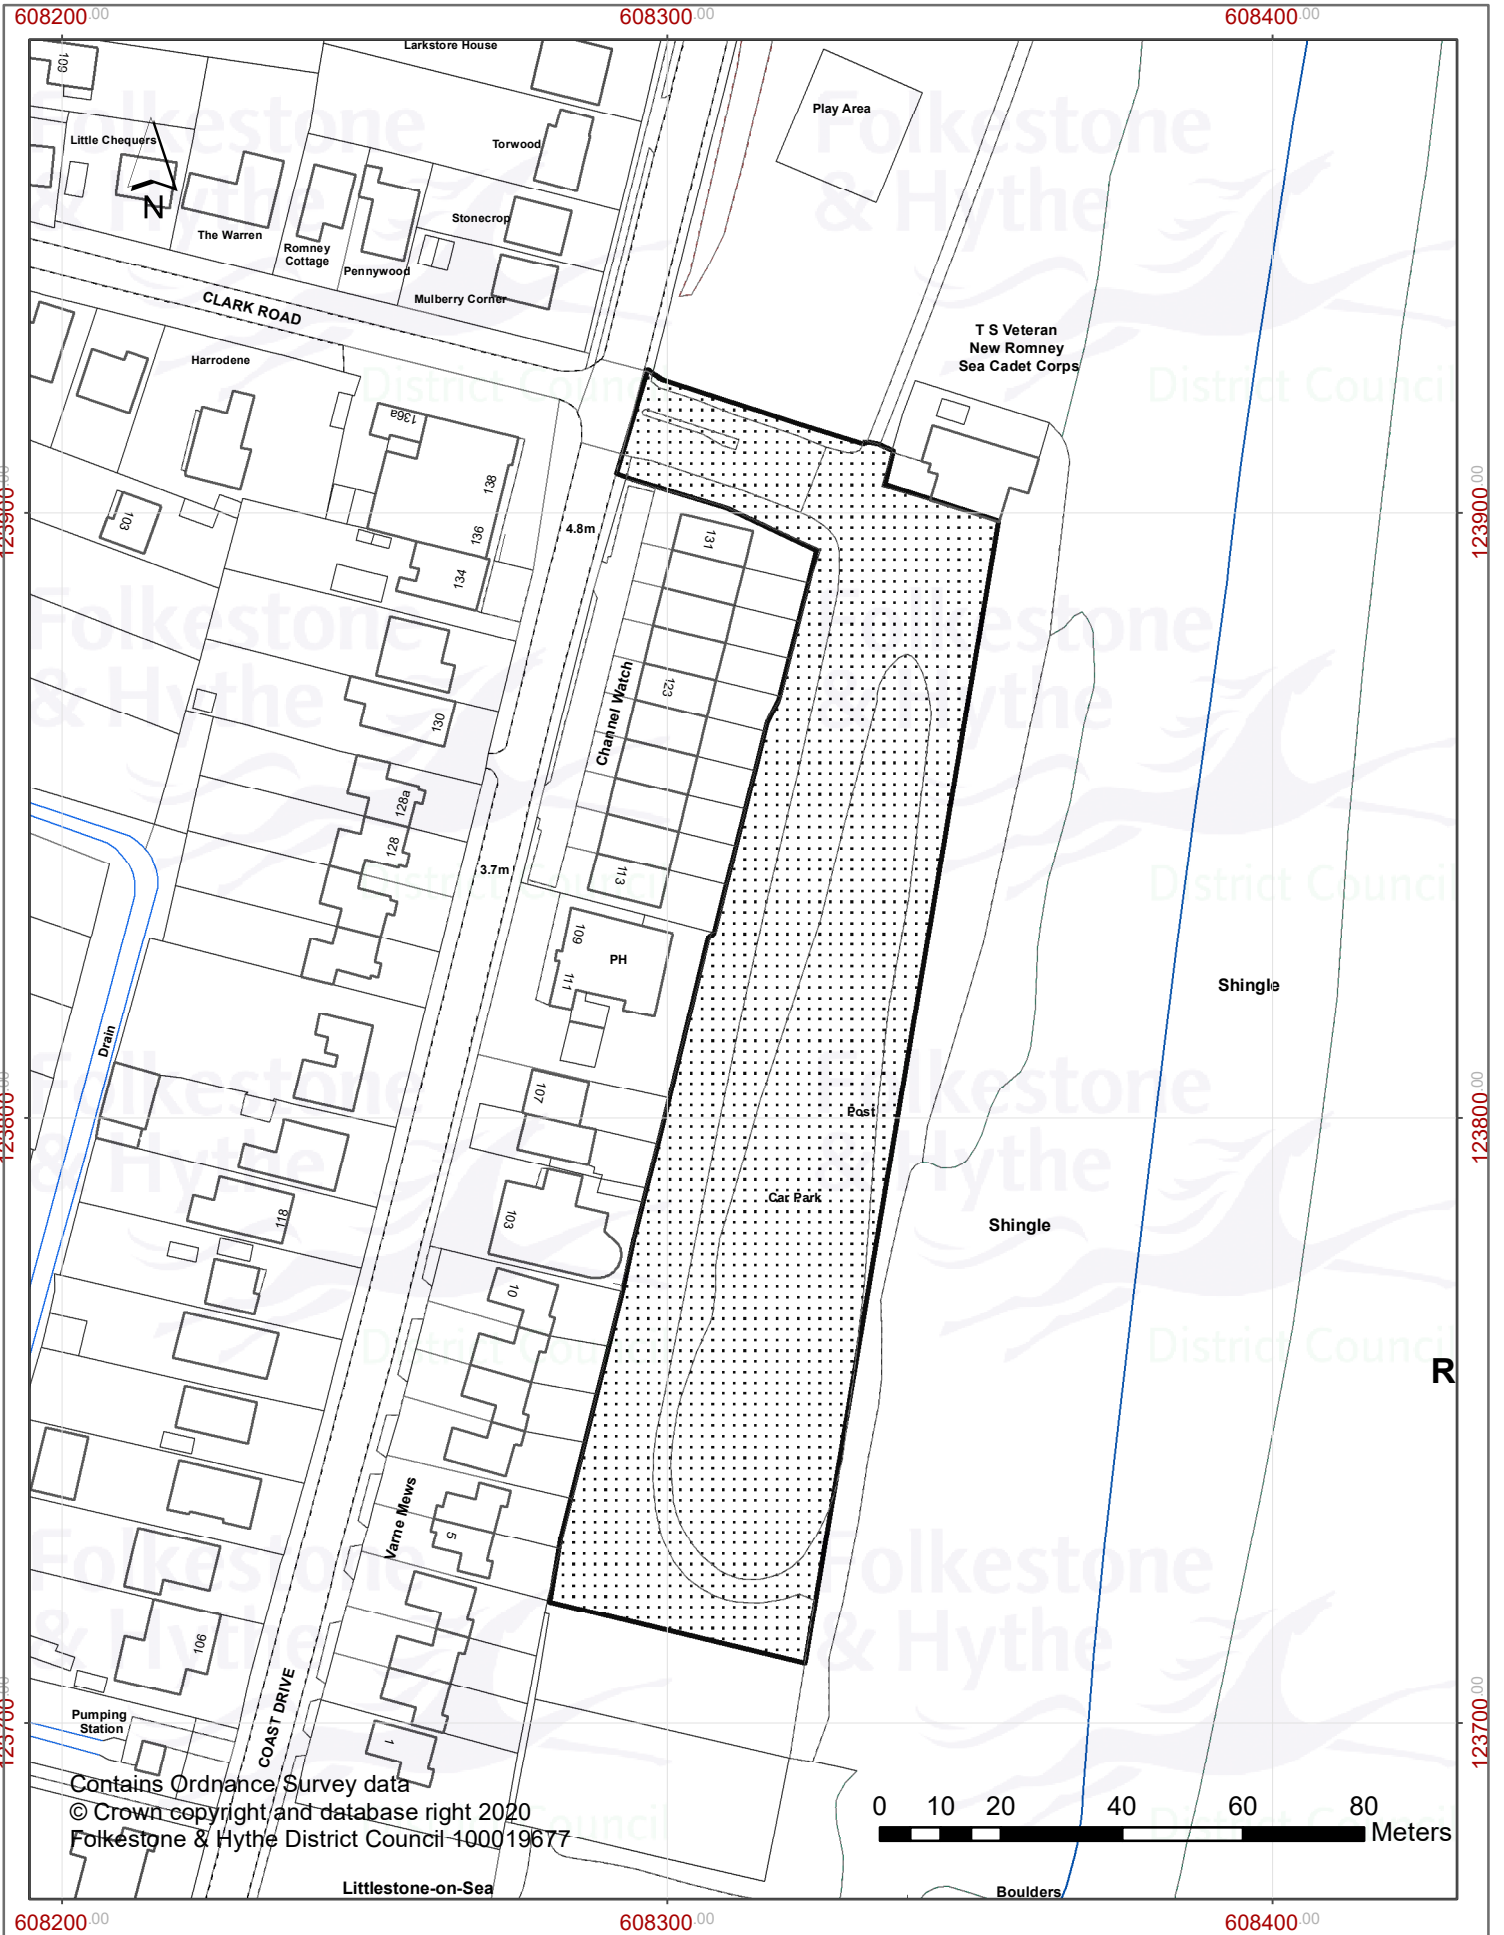

Y16/1017/SH
Coast Drive Car Park
Coast Drive
Greatstone

Contains Ordnance Survey data
© Crown copyright and database right 2020
Folkestone & Hythe District Council 400019677